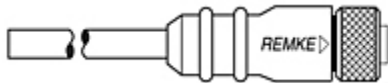

[> View Items](#)

Single Key (M12) Shielded to Coupler Micro-link™ Plug Assemblies

Check up to five results to perform an action.

Micro-Link™ Interconnects, Cable Assemblies & Receptacles.

Remke's family of Micro-Link (M12) Industrial Interconnects and cordsets includes :

- ε Offering all Micro-Link connectors in four different materials - PVC, PUR, TPE and rubber - to protect against numerous environmental and temperature concerns.
- ε A Shielded Connector that features a 360° aluminum mylar foil shield to minimize electrical interference that tends to disrupt the signal to the control device.